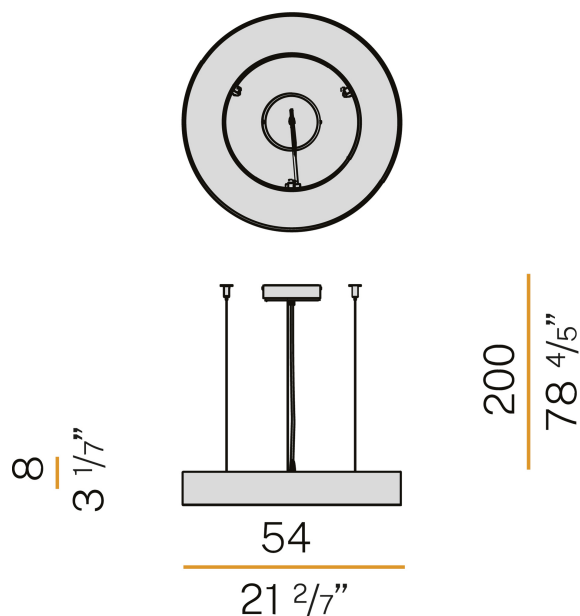

PANZERI

Silver Ring

220-240V AC dimmable (DALI/Push DIM)

L08221.050.0402

Data sheet

CODE	L08221.050.0402
SYSTEM POWER CONSUMPTION	25W
EFFICACY	72.36lm/W
LIGHT SOURCE	LED
LIGHT SOURCE LIFETIME	L80 (B20) 80.000h
COLOUR TEMPERATURE	3000K Ra>90
LIGHT DISTRIBUTION	diffused
POWER SUPPLY	220-240V AC
FREQUENCY	50/60Hz
ELECTRICAL CONFIGURATION	dimmable (DALI/Push DIM)
DRIVER	integrated included
NOMINAL LUMINOUS FLUX	3100lm
LUMEN OUTPUT	1809lm
EFFICIENCY	58.4%
WEIGHT	5,65 Kg
PROTECTION DEGREE	IP40
COLOUR TOLLERANCES	SDCM 3
GLOW WIRE TEST PERFORMANCE	850°
PACKING DIMENSIONS (CM)	58,0 x 14,0 x 58,0

Suspension lighting fixture for interiors, with direct light emission. Pickled sheet metal structure in polyacrylic paint. Aluminium dissipation plates. Pickled sheet metal covers in white, black or bronze polyacrylic paint, or with gold leaf coating. Diffuser in modelled polycarbonate with opaline finish. Suspension kit with griplocks and 2m (78,7") long steel cables. 2,5m (98,4") long power cable in transparent PVC. Power canopy with galvanized sheet metal ceiling bracket and pickled sheet metal covering in white, black or bronze polyacrylic paint, or with gold leaf coating.

Technical drawing

Polar diagram